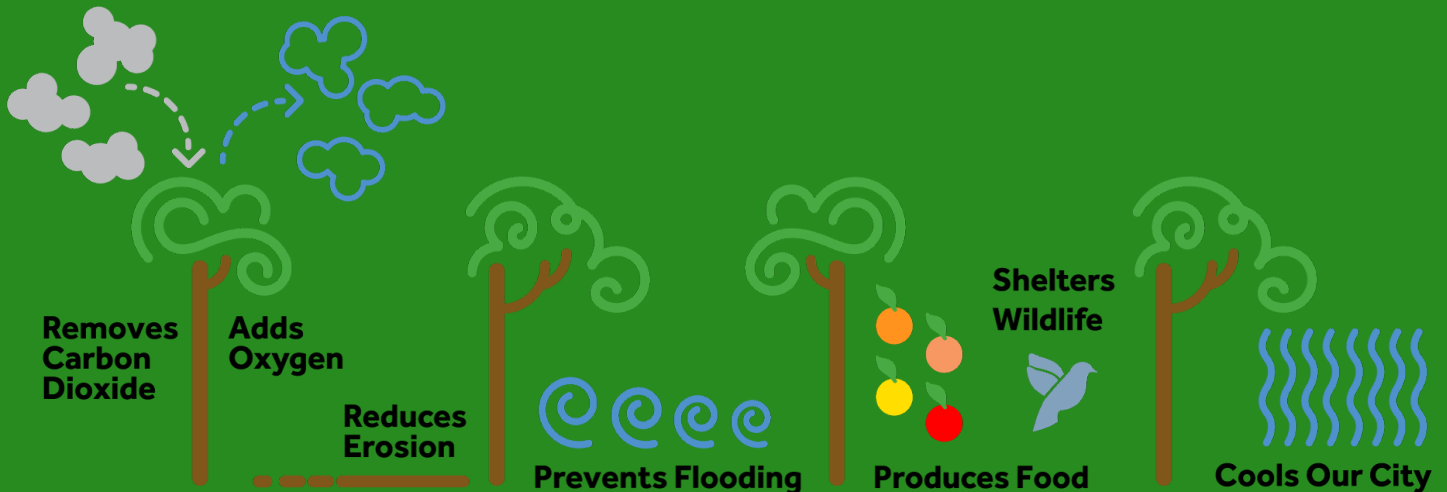

Louisville's trees provide us
with **$389,152,271** worth of
benefits every year.

Sadly, our city loses the equivalent of 54,000 trees every year. That means hotter days, poorer air quality, more frequent flooding, and much more.

Help us save our tree canopy by protecting trees like these and planting a tree at home. Together we can grow a happier, healthier Louisville!

TREES
louisville

**TO LEARN MORE,
VISIT [TREESLOUISVILLE.ORG](https://treeslouisville.org)**